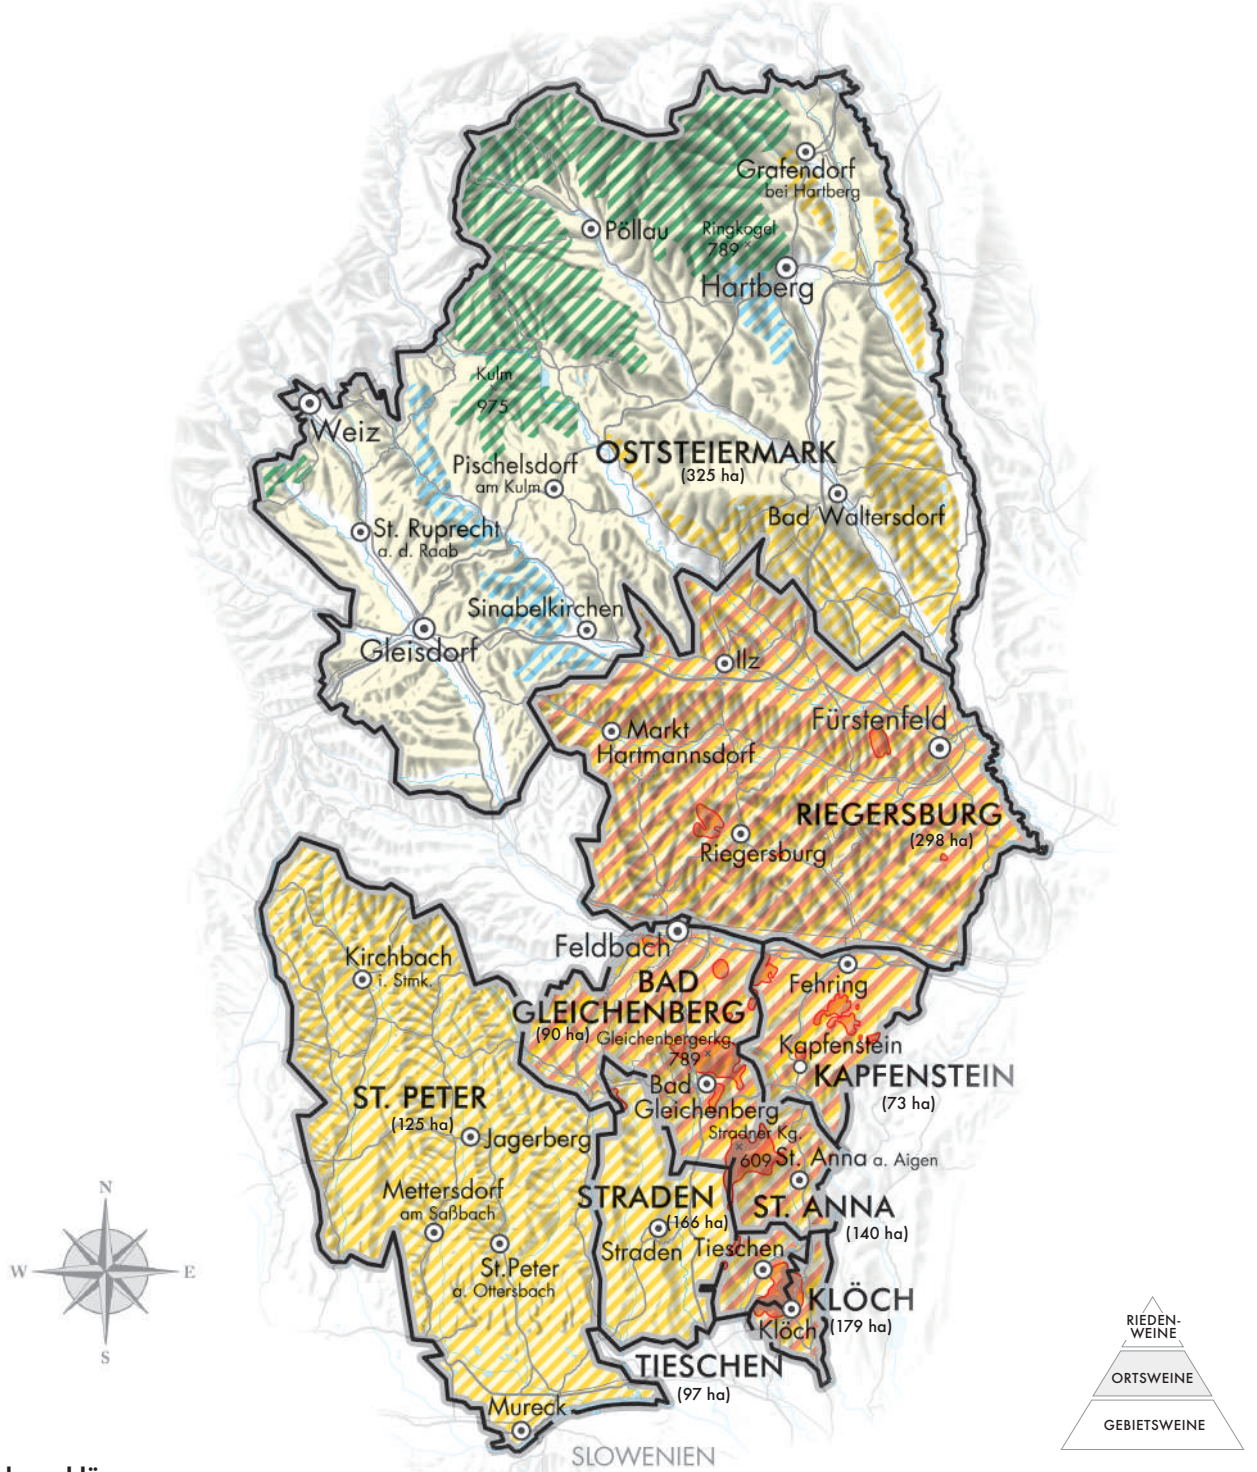

ORTSWEIN-GEBIETE
der
Vulkanland
Steiermark^{DAC}

- EST. 2018 -

Ortswein districts of the
Vulkanland Steiermark

Zeichenerklärung
Key to symbols

- Ortsweingrenzen
Ortswein demarcations
- Vulkangestein
Volcanic rock
- Schiefer & Gneis
Schist & gneiss
- Kalkstein
Limestone
- Opok
Opok
- Schotter
Gravel
- Sand/Sandstein
Sand/sandstone